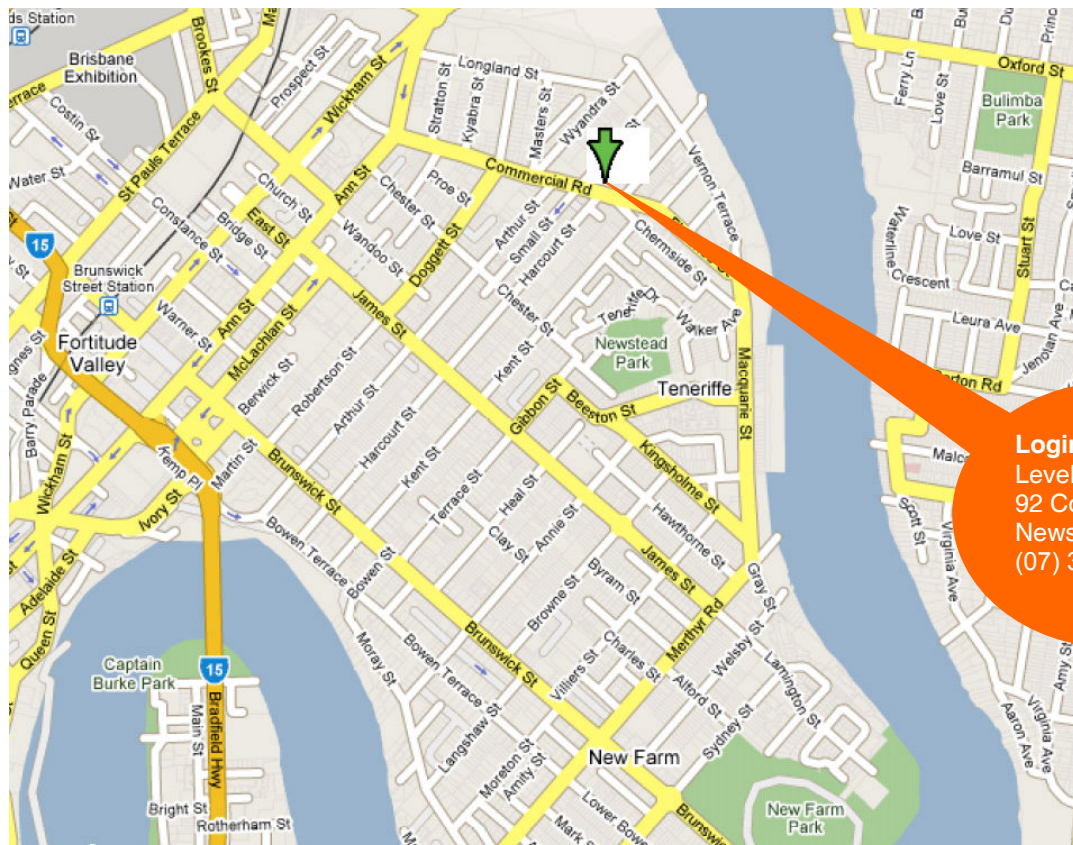

Office Location - Level 1, 92 Commercial Rd Newstead

If driving to 92 Commercial Rd, street parking is available in front of the building; however this is restricted to 2 hours. This should be ample time for your appointment

Please be mindful to check street signage in this area as the parking inspectors can be very punctual. Please contact one of the Logiro Team if you are having trouble locating a car park or if you would like further clarification on parking time limits in the area.